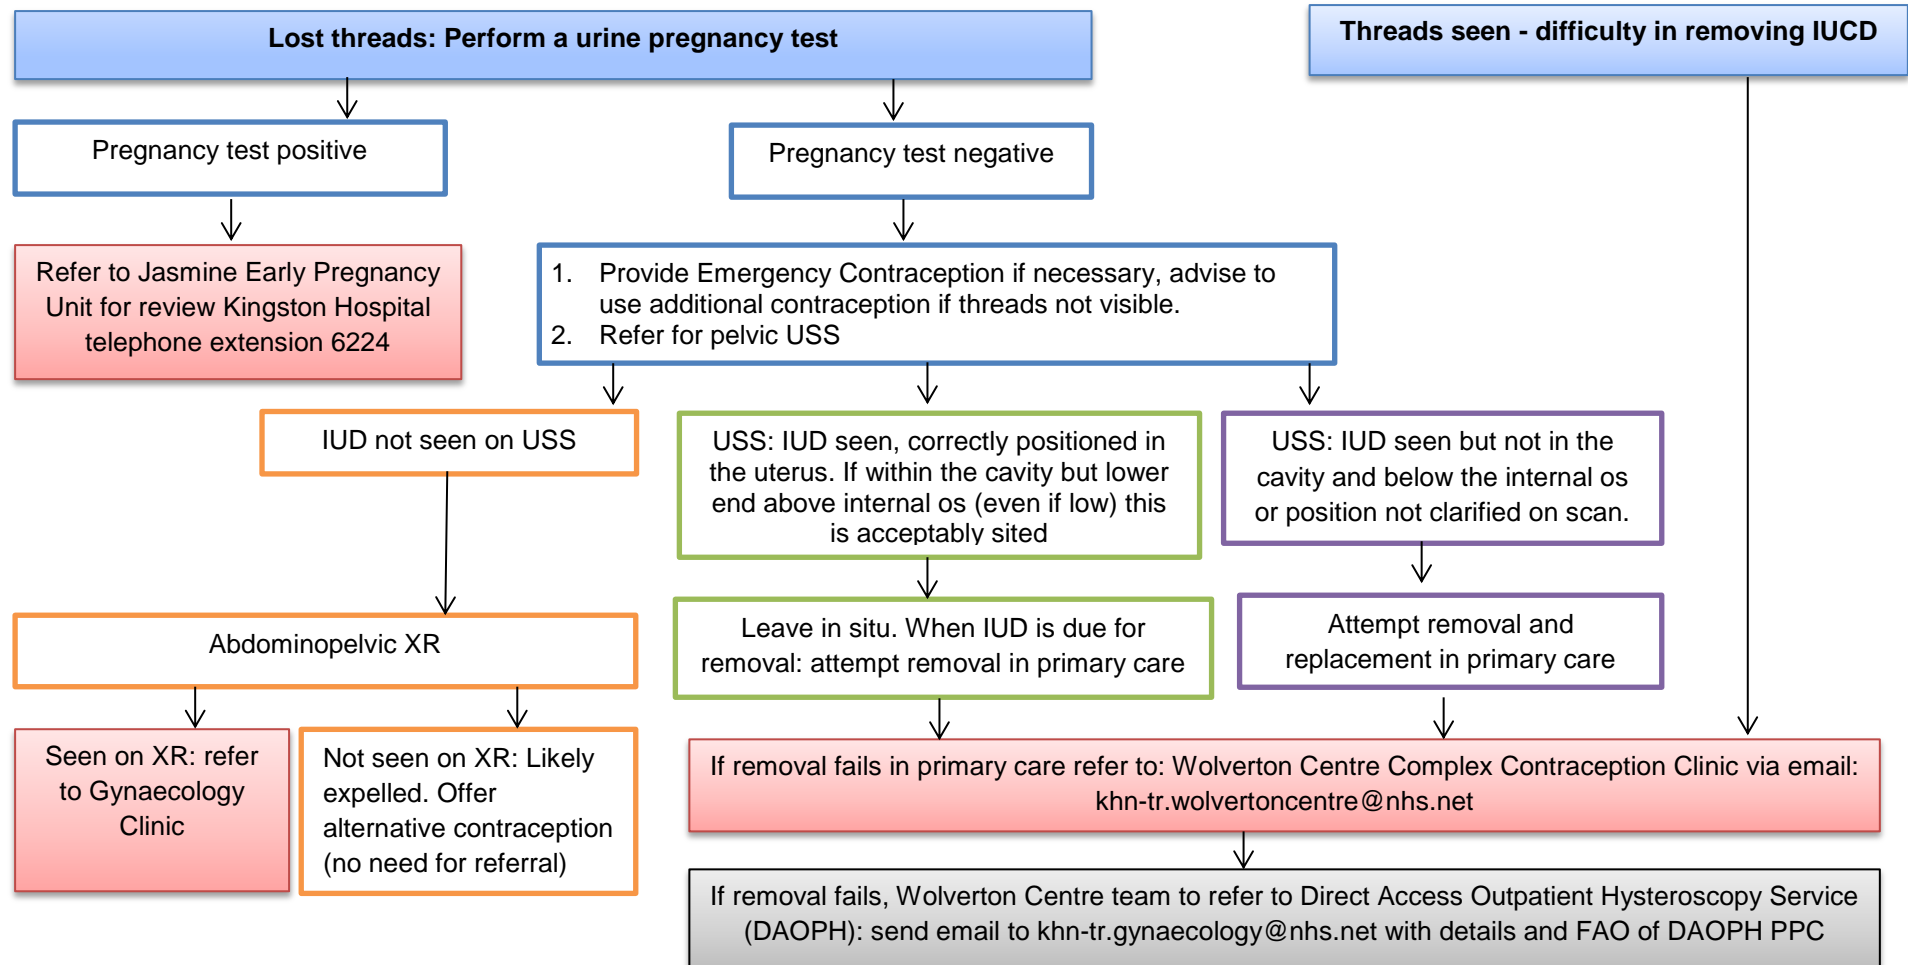

MANAGEMENT OF LOST IUD THREADS

(Unable to visualise threads) and difficulty removing IUS/IUCD (threads visible)

Reference:

<https://www.fsrh.org/standards-and-guidance/documents/ceuguidanceintrauterinecontraception/>